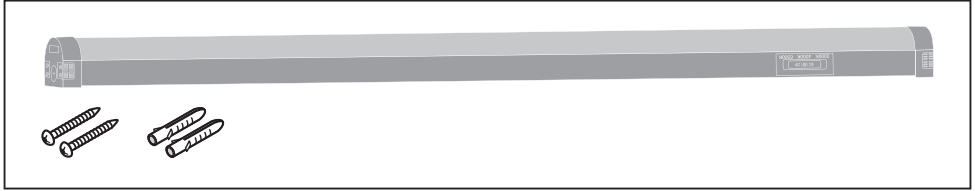

LN COMBO 1200 V 40W PS 3CCT WT LN COMBO 1200 V 40W PS 3CCT SEN WT	PIN 1	PIN 2	W
	ON	ON	30
	ON	OFF	34
	OFF	ON	35
	OFF	OFF	40
LN COMBO 1500 V 60W PS 3CCT WT LN COMBO 1500 V 60W PS 3CCT SEN WT	PIN 1	PIN 2	W
	ON	ON	27
	ON	OFF	40
	OFF	ON	50
	OFF	OFF	60

LN COMBO 1200 V 40W PS 3CCT SEN WT **4099854228377**
LN COMBO 1500 V 60W PS 3CCT SEN WT **4099854228391**

Detection Area	Hold Time	Daylight threshold	Stand-by DIM level	Stand-by period
1	2 3	4	5	6
- 100%	- - 5s	- Disable	- 0%	- ∞
ON 50%	- ON 60s	ON 30lux	ON 20%	ON 15min
	ON - 3min			
	ON ON 10min