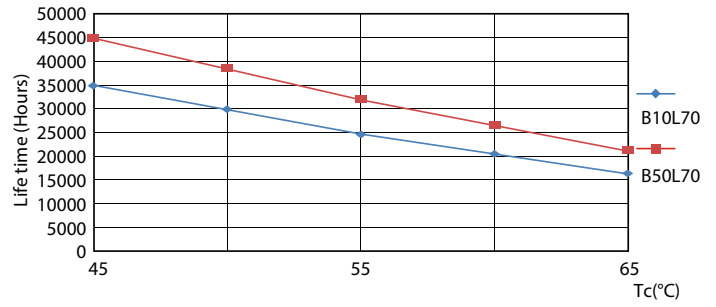

Spectral Power Distribution Colour

Životnost

FailureRate

Life Expectancy Diagram

CorePro LEDtube EM/Mains

Životnost

LumenVsTc

LifetimeVsTc

Lumen Maintenance Diagram