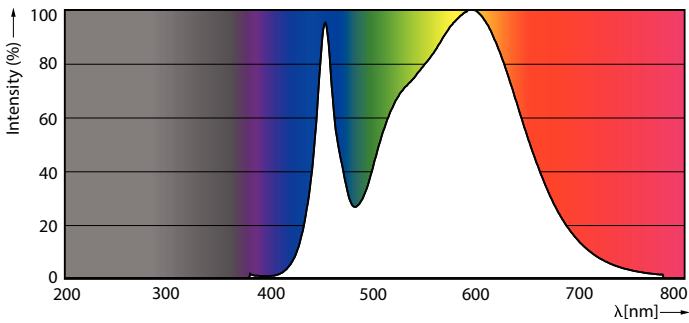

Spectral Power Distribution Colour

Životnost

FailureRate

Life Expectancy Diagram

CorePro LEDtube EM/Mains

Životnost

LumenVsTc

LifetimeVsTc