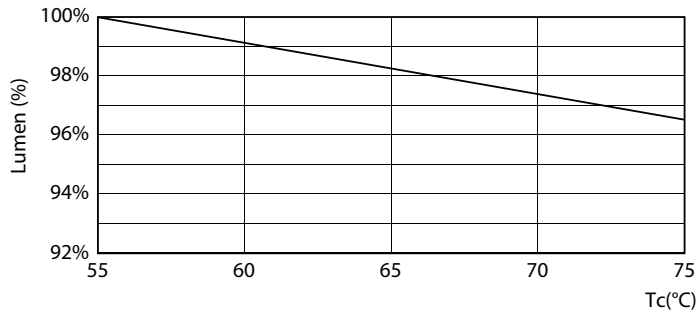

Spectral Power Distribution Colour

Životnost

FailureRate

Life Expectancy Diagram

CorePro LEDtube EM/Mains

Životnost

LumenVsTc

LifetimeVsTc