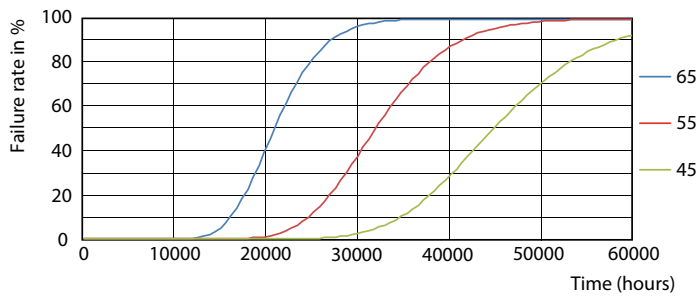

Spectral Power Distribution Colour

Životnost

FailureRate

Life Expectancy Diagram

CorePro LEDtube EM/Mains

Životnost

LumenVsTc

LifetimeVsTc