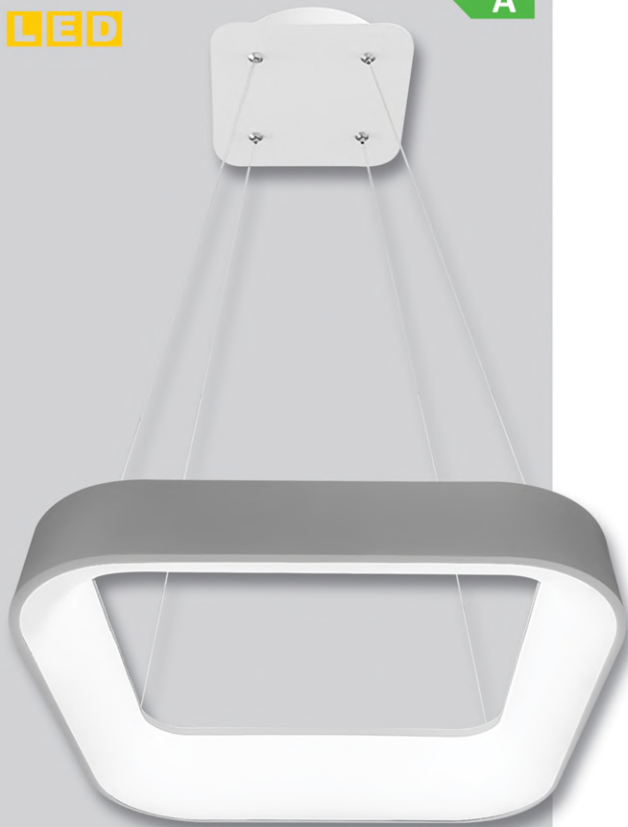

NOVINKA
LED

NEST
A+

40W 2600lm

WMKLO1S-40W/LED-BI

40W 2600lm

WMKLO1S-40W/LED-SED

WMKLO1S-40W/LED-BI

WMKLO1S-40W/LED-SED

NOVINKA
LED

NEST
A+

40W 2600lm

WMKLO2S-40W/LED-BI

40W 2600lm

WMKLO2S-40W/LED-SED

WMKLO2S-40W/LED-BI

WMKLO2S-40W/LED-SED