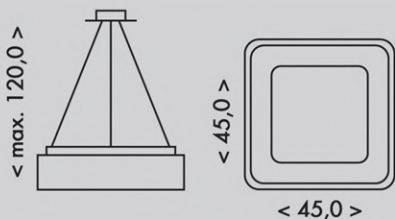

NOVINKA
LED

NEST
A+