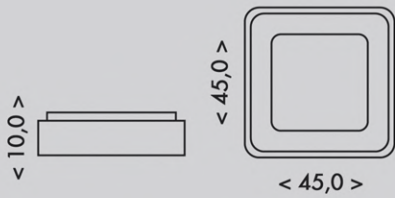

NOVINKA
LED

NEST
A+

40W 2600lm

WMKLO1S-40W/LED-BI

40W 2600lm

WMKLO1S-40W/LED-SED

WMKLO1S-40W/LED-BI

WMKLO1S-40W/LED-SED