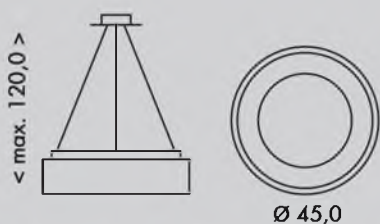

NOVINKA
LED

NEST
A+