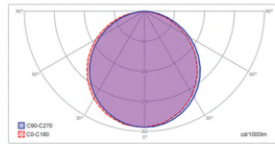

NOVINKA
LED

LIFUD®

45W 4800lm

LED-GPL44/B-45/BI

LED-GPL44-RAM/B/BI