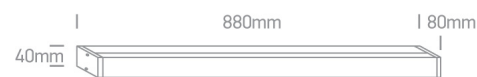

16 Bathroom & Mirror>The Mirror T5 Range For T5 14W/21W Fluorescent

38121E/C

21W T5 fitting ideal for installation above the bathroom mirror, IP44.

Complete with electronic ballast.

Complies with standard EN60598-1 and any other specific standards.

Downloads

Dimensions

Gallery

Physical Specification

Product Type	Gear
Item Group	16 Bathroom & Mirror
Family	The Mirror T5 Range For T5 14W/21W Fluorescent
Order Code	38121E/C
Colour	Chrome
Material	Die Cast
Diffuser Material	Acrylic

Shape	Rectangular
Length	880mm
Width	80mm
Height	40mm
Surface Wall	Yes
Indoor	Yes
Adjustable	No

Electrical Characteristics

Gear	Built In
Fitting + Driver	
Input Voltage	220-240V
50 Hz	Yes
60 Hz	Yes
Safety Class	
Power(Watts)	21W
IP Rating	IP44
Light Source	Replaceable lamp
Number of Lamps	1
Dimmable	No
F Mark	

Packing Info

Box Length	91cm
Box Width	11cm
Box Height	7cm
Box Weight	1,4kg
Pcs/Carton	8
Barcode	5291889017417
HS Code	9405409900

Energy Label

Warranty

2 Years

Weee Directive

Yes

switch to
one light!