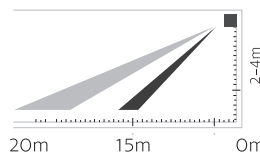

ZEUS LED

CZ | Přisazené stropní nebo nástěnné kruhové svítidlo s plastovou základnou a polykarbonátovým krytem. Je vhodné pro osvětlení veřejných prostor, chodeb, sociálních zařízení apod. Vyšší krytí IP umožňuje využití i v prostředí se zvýšenou prašností a vlhkostí. Polykarbonátový kryt odolává i úmyslnému poškození. Některé verze jsou vybaveny i pohybovým RADAR senzorem. Při nastavení času STBY nedojde po vypršení nastaveného času TIME k úplnému vypnutí svítidla, ale pouze ke snížení hodnoty osvětlení na 25%.

PN31300049	☐	☐	LED	16W	IP66	1760lm
PN32300004		☐	LED	16W	IP66	1760lm
PN32300005		☐	LED	16W	IP66	1760lm
PN32300006		☐	LED	16W	IP66	1760lm

RADAR senzor | RADAR sensor