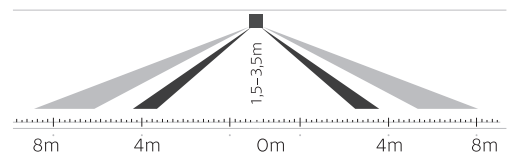

ZEUS LED

CZ | Přisazené stropní nebo nástěnné kruhové svítidlo s plastovou základnou a polykarbonátovým krytem. Je vhodné pro osvětlení veřejných prostor, chodeb, sociálních zařízení apod. Vyšší krytí IP umožňuje využití i v prostředí se zvýšenou prašností a vlhkostí. Polykarbonátový kryt odolává i úmyslnému poškození. Některé verze jsou vybaveny i pohybovým RADAR senzorem. Při nastavení času STBY nedojde po vypršení nastaveného času TIME k úplnému vypnutí svítidla, ale pouze ke snížení hodnoty osvětlení na 25%.

PN31300049	☐	☐	LED	16W	IP66	1760lm
PN32300004		☐	LED	16W	IP66	1760lm
PN32300005		☐	LED	16W	IP66	1760lm
PN32300006		☐	LED	16W	IP66	1760lm

RADAR senzor | RADAR sensor