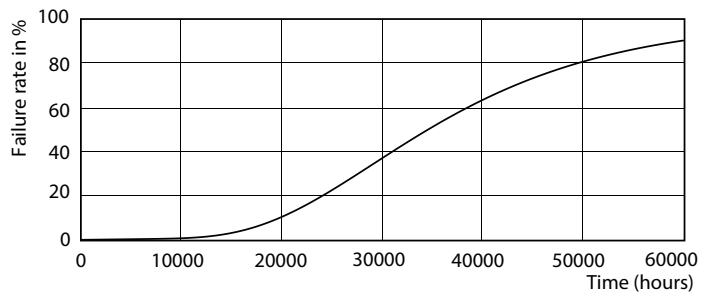

CorePro LED PLC

Životnost

LEDtube 100mm 5W G24D-1

LEDtube 100mm 5W G24D-1