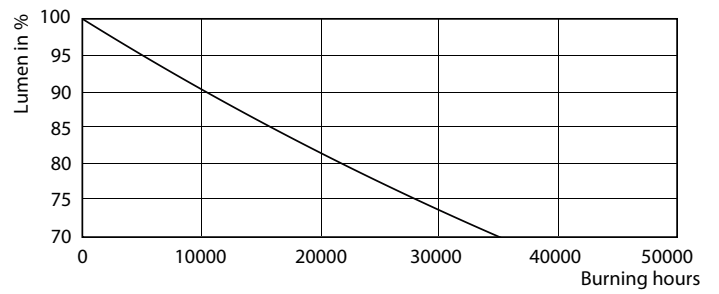

CorePro LED PLC

Životnost

LEDtube 100mm 5W G24D-1

LEDtube 100mm 5W G24D-1