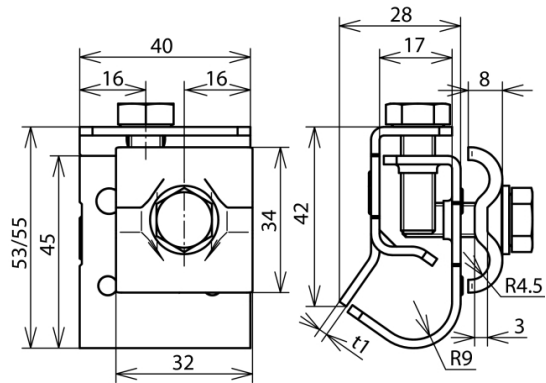

DRK DUL 8.10 W16.22 STTZN (339 050)

Figure without obligation

Type	DRK DUL 8.10 W16.22 STTZN
Part No.	339 050 ✓
Component protection	German Patent No. P 38 35 245.1
Clamping range of bead	16-22 mm
Material of clamp	St/tZn
Clamping range Rd	8-10 mm
Material of cleat	St/tZn
Width / material thickness	40 / 2 mm
Screw	● M8 x 20 / 25 mm
Material of screw	St/tZn
Standard	EN 62561-1
Weight	138 g
Customs tariff number (Comb. Nomenclature EU)	85389099
GTIN	4013364096257
PU	25 pc(s)

We reserve the right to introduce changes in performance, configuration and technology, dimensions, weights and materials in the course of technical progress. The figures are shown without obligation.