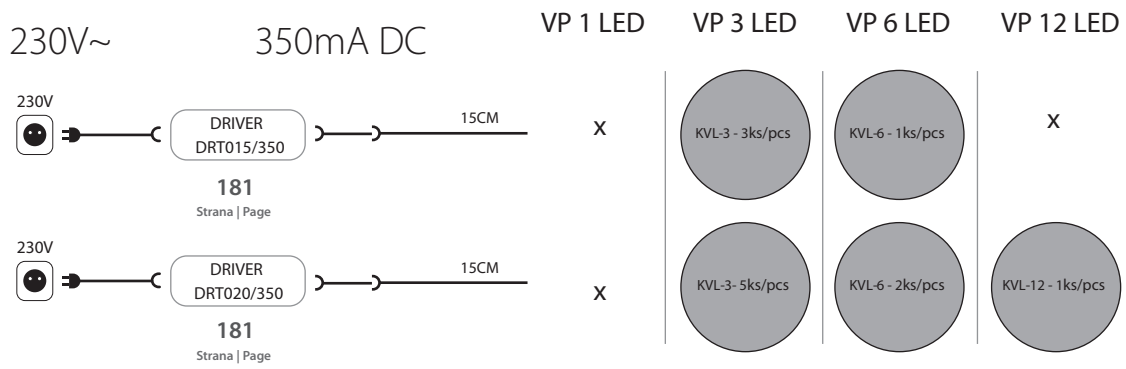

MOŽNOSTI INSTALACE | MOUNTING OPTIONS | INSTALLATIONSMÖGLICHKEIT