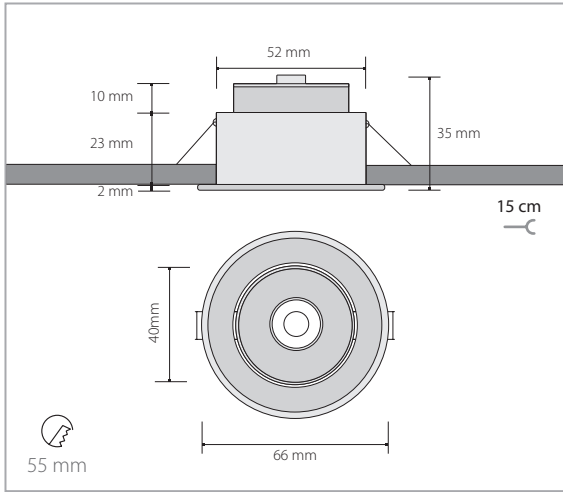

VP 1 LED AL ALUMINIUM

KVL-1T/AL	■ ●	1LED	3W	IP20	120lm
KVL-1S/AL	■ ●	1LED	3W	IP20	150lm